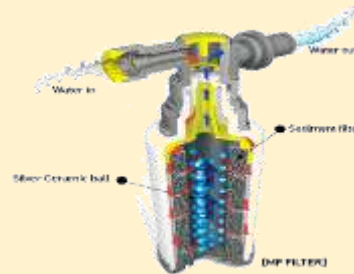

Bathroom Appliance Fontana (BAS25-AMY)

reddot design award winner

Product Name	Fontana	
Product Code	BAS25-AMY	
Operating Water Pressure	0.1 MPa - 0.68 Mpa	
Power Consumption	Warm Water Cleansing	1000 Watt
	Warm Air Drying	215 Watt
	Heated Seat	60 Watt
Filter	Micro Filter	
Filter Life	4 Months	
Dimensions (W x D x H)	412 x 534 x 161 mm	
Net Weight	4.5 kg	
Price	Outright	RM 2,900.00
	Rental	RM 90.00

Product Filtration

Micro Filter

- To eliminate dust, rust and make the water cleaner
- 4 months

FEATURES & FUNCTION

- Air + Water Stream**
 Maximizes water usage efficiency by injecting bubbles into water stream via an air pump.
- Plus Water Stream**
 Cleansing with electrolysis - sterilized water which guarantees safety and enhanced hygiene.
- Space Saving Design**
 A detachable remote control saves space by replacing the fixed control panel.
- Soft close seat & cover**
 Gentle and silent raising and lowering of the seat.
- Heated Seat**
 Adjustable heat for maximized comfort.
- Dryer System**
 An eco-friendly and gentle method for drying.